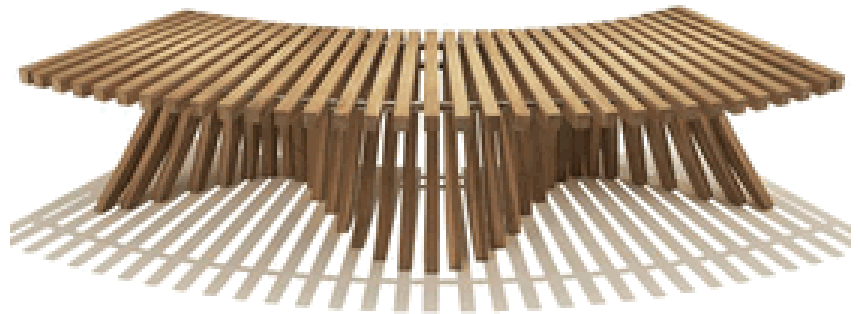

THE "WOW FACTOR" IN
SITE AMENITIES

T2 Site Amenities

1805 Spruce Ave.
Highland Park, IL 60035

Phone: 847-579-9003
Fax: 847-579-9006
E-mail: lori@t2-sa.com
www.t2-sa.com

Spirit Song Teak Bench

Straight Bench - Wing to Wing

Model Number	Length	Depth	Height
B76WW	76	27	33
B88WW	88	27	33
B96WW	96	27	33

Heirloom Golden Teak and shimmering stainless steel blend together in timeless elegance of strength and stability. High style, supreme comfort and fine craftsmanship. Shipped fully assembled.

Crafted by design team of Tiffany and Tiffany. Ideally suited for outdoor use, this natural golden teak will gradually weather to a beautiful silvery gray.

Teakwood exhibits the most wonderful grain and color while remaining resistant to extreme climatic conditions.

The hardwood teaks are harvested from their own plantations in Costa Rica.

Winner of the prestigious Design Excellence Award at the International Casual Furniture Exhibition and the ADEX Platinum Award.