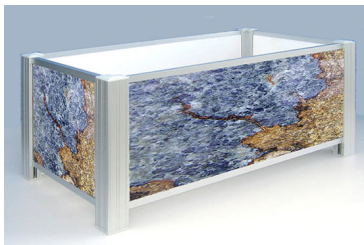

Waste Receptacles & Recycling
containers available.