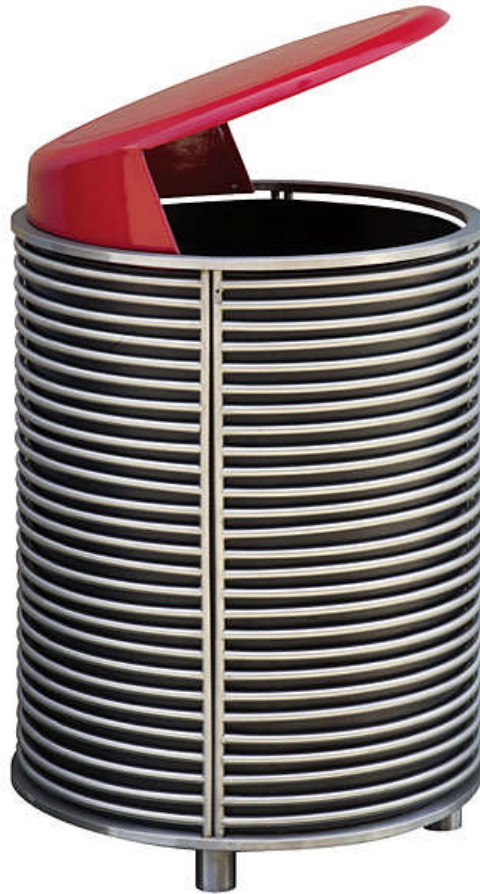

# Sydney

Model Number	Capacity	Height	Outside Dimensions
Sydney	40 gallons	36"	24.5" diameter

1/2" stainless steel tubing with cast aluminum top. Side door for ease of trash removal. Rigid removable trash liner.