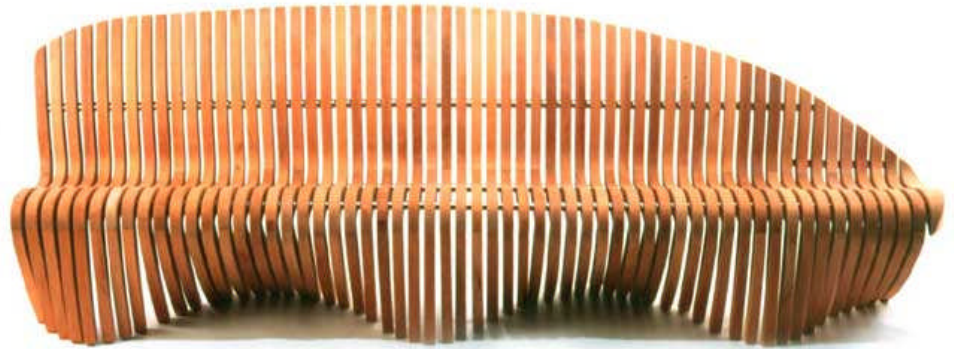

THE "WOW FACTOR"
IN SITE AMENITIES

T2 Site Amenities

1805 Spruce Ave.
Highland Park, IL 60035

Phone: 847-579-9003
Fax: 847-579-9006
E-mail: lori@t2-sa.com
www.t2-sa.com

Spirit Song Teak Bench

Straight Bench - Shoulder to Wing

Model Number	Length	Depth	Height
B74SW	74	27	33
B86SW	84	27	33
B94SW	94	27	33
B132SW	132	27	33

Heirloom Golden Teak and shimmering stainless steel blend together in timeless elegance of strength and stability. High style, supreme comfort and fine craftsmanship. Shipped fully assembled.

Crafted by design team of Tiffany and Tiffany. Ideally suited for outdoor use, this natural golden teak will gradually weather to a beautiful silvery gray.

Teakwood exhibits the most wonderful grain and color while remaining resistant to extreme climatic conditions.

The hardwood teaks are harvested from their own plantations in Costa Rica.

Winner of the prestigious Design Excellence Award at the International Casual Furniture Exhibition and the ADEX Platinum Award.