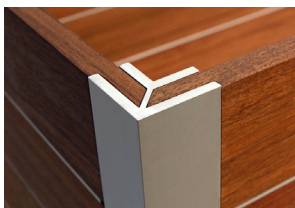

Audubon Single Trash or Recycler

Modular Recycler	Single Trash only	Double	Triple	Quad
Dimensions	16.77" L x 16.77" W x 31.6" H	30.5" L x 16.75" W x 31.5" H	44.25" L x 16.75" W x 31.5" H	58" L x 16.75" W x 31.5" H
Weight	92 ;bs.	128 lbs.	164 lbs.	200 lbs.

T2 Site Amenities

1805 Spruce Ave.
Highland Park, IL 60035

Phone: 847-579-9003
Fax: 847-579-9006
E-mail: lori@t2-sa.com
www.t2-sa.com

Unify your design elements with our modular recyclers.

- Low-profile design is just 16.75" deep and 31.5" high.
- Modular design makes any part easily replaceable when you are ready to change your look or in case of damage.
- Materials: Aluminum corner legs, Stainless Steel Lid, HDPE Feet
- Recycler shown with Tiger Thatch Resin Panels
- Custom panels available (Marble, Slate, Resin, Metals, Laminates)
- Wood Panel Options: Lyptus, Jatoba, Cumaru, Ipe
- Casters or security pads optional
- Shipped assembled
- 21-gallon rigid liners included
- Coordinating planters and signage available.