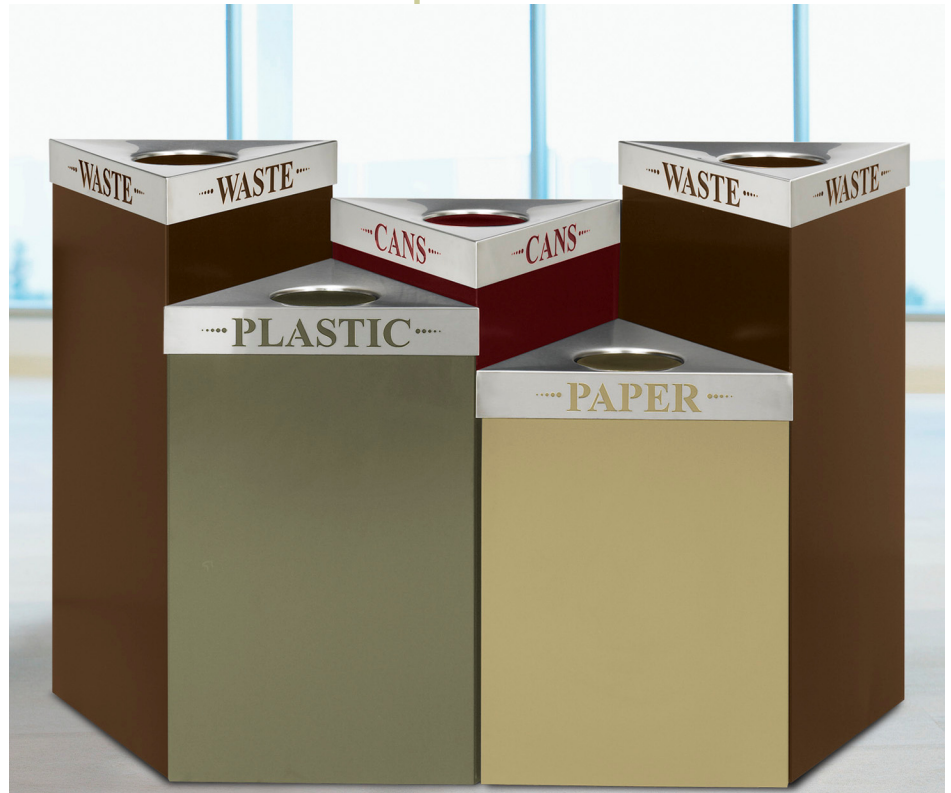

# Triad

Four receptacles, a multitude of configurations. Triad introduces flexible design to accommodate any setting. The unique design allows bags to remain firmly inside the container, avoiding an unsightly appearance.

Chose from in stock Black (BL) base or 19 additional special order colors. Custom colors are available for the bases, along with custom laser inscriptions on the lid.

## T2 Site Amenities

1805 Spruce Ave.  
Highland Park, IL 60035

Phone: 847-579-9003  
E-mail: lori@tilkinsales.com  
www.t2-sa.com

Model	Description	Dimensions
9350	Base, 15 gallon	19.5" 3 sided triangle, 26" High
9551	Base, 17 gallon	19.5" 3 sided triangle, 30" High
9552	Base, 19 gallon	19.5" 3 sided triangle 34" High
9553	Base, 21 gallon	19.5" 3 sided triangle 38" High
9560WA	Lid, WASTE	20" 3 sided triangle 3" High
9560CZ	Lid, CANS	20" 3 sided triangle 3" High
9560PA	Lid, PAPER	20" 3 sided triangle 3" High
9560PC	Lid, PLASTIC	20" 3 sided triangle 3" High