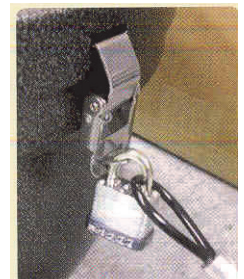

THE "WOW FACTOR"
IN SITE AMENITIES

T2 Site Amenities

1805 Spruce Ave.
Highland Park, IL 60035

Phone: 847-579-9003
E-mail: lori@tilkinsales.com
www.t2-sa.com

Oasis Smokers Station

Model	Dimensions	Height	Deep	Ship Wt.
SRS-1 SND Sandstone	16" W	39"	16"	19 lbs.

- All steel, fire-safe cigarette butt receptacle will not melt or burn and requires no sand or water.
- Large Capacity, 4.5 gallon removable galvanized steel container conceals more than 4000 cigarette butts.
- Weather and UV-resistant powder coated finishes clean easily with a damp cloth.
- Sure-fit industrial steel hasp closure secures top to base; simply unsnap, lift inner pail using handle and dispose of waste.
- Three oblong openings at the top are positioned to provide minimal air exchange and help keep rain and trash from being dropped inside.
- Optional Locking Kit available.