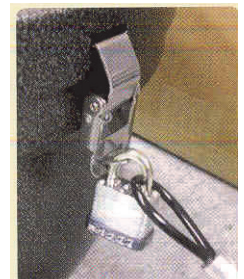

THE "WOW FACTOR"
IN SITE AMENITIES

T2 Site Amenities

1805 Spruce Ave.
Highland Park, IL 60035

Phone: 847-579-9003
E-mail: lori@tilkinsales.com
www.t2-sa.com

Oasis Smokers Station

Model	Dimensions	Height	Deep	Ship Wt.
SRS-1 BLK Gloss Black	16" W	39"	16"	19 lbs.

- All steel, fire-safe cigarette butt receptacle will not melt or burn and requires no sand or water.
- Large Capacity, 4.5 gallon removable galvanized steel container conceals more than 4000 cigarette butts.
- Weather and UV-resistant powder coated finishes clean easily with a damp cloth.
- Sure-fit industrial steel hasp closure secures top to base; simply unsnap, lift inner pail using handle and dispose of waste.
- Three oblong openings at the top are positioned to provide minimal air exchange and help keep rain and trash from being dropped inside.
- Optional Locking Kit available.