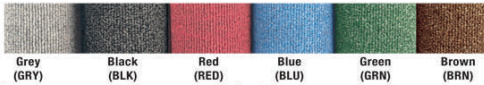

Platform Truck

Deck Carpet Color / Bumper Options

Black Molded Wrap-Around Bumper (BLK) Non-Marring Grey Wrap-Around Bumper (GRY)

Caster Options

T2 Site Amenities

1805 Spruce Ave.
Highland Park, IL 60035

Phone: 847-579-9003
E-mail: lori@tilkinsales.com
www.t2-sa.com

Model	Dimensions	Height	Deep	Ship Wt.
TSA-T2788H2W/RED	46" W	36"	23"	62.2 lbs.

Attractive unit for simple cartage. Perfect for offices or lobby areas, yet durable enough for use in demanding industrial environments. Deck is 1" carpeted plywood with a reinforced welded steel undercarriage and full wrap-around bumper. Needle punched stain-proof carpeting. Tubular steel handle with optional safety bars. Handle is finished in durable Powder Coat in Black Satin.