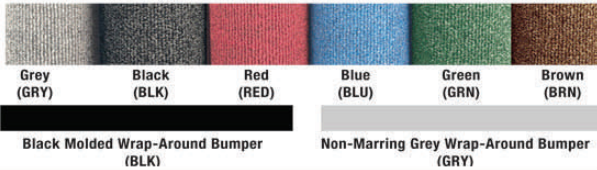

Complete Bellman's Cart

Metal Upright / Frame Options

Deck Carpet Color / Bumper Options

Caster Options

T2 Site Amenities

1805 Spruce Ave.
Highland Park, IL 60035

Phone: 847-579-9003
E-mail: lori@tilkinsales.com
www.t2-sa.com

Model	Dimensions	Height	Deep	Ship Wt.
TSA TS780	36.5" W	62"	17"	24.6 lbs.

Deluxe Bellman's Carts are available in many combinations. You choose the metal finish, carpet and casters you want.

Versatile carts offer great handling capability and easy elevator access. Sturdy 18 gauge tubular steel frame. 1" carpeted deck with reinforced welded steel under-carriage. All decks have needle-punched, stain-proof carpeting for long wear. Ample 1000 lb. capacity. Type 304 stainless steel cross bar for hanging garments. Unit feature pegs extending from crossbar for hanging extra items.