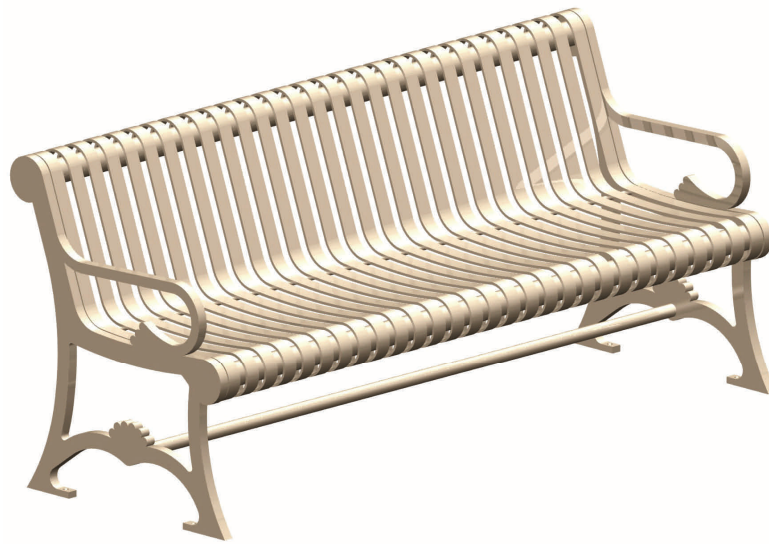

THE “WOW FACTOR”
IN SITE AMENITIES

T2 Site Amenities

1805 Spruce Ave.
Highland Park, IL 60035

Phone: 847-579-9003
FAX: 847-579-9006
E-mail: lori@t2-sa.com
www.t2-sa.com

LeMans Bench

Model Number	Length	Width	Height	Ship Weight
LB 48 510-0089	48"	27.5"	31.75"	240 lbs.
LB 72 510-0086	72"	27.5"	31.75"	300 lbs.

The Lemans series is our Classic bench available in two lengths.

Taking pride in details. Skilled craftsmen manufacture & inspect each piece for near invisible weld seams. Each piece of our Metal Site Furnishings is handcrafted, using high quality steel. After stringent metal preparation, each piece receives a standard application of 7-15 mils of colored polyurethane powder coating. This creates a perfectly durable finish that will keep it's color and last for years.