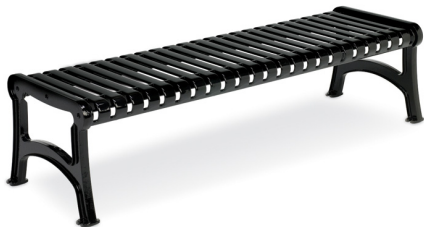

Houghton Bench

Model	Dimensions	Ship Wt.
T2L1504	33½ "H x 27¾ " W x 51⅝ " L 4 ' Contour Bench with Back	156 lbs.
T2L1506	33½ "H x 27¾ " W x 75½ " L 6 ' Contour Bench with Back	196 lbs.
T2L1508	33½ "H x 27¾ " W x 100 3/8 " L 8 ' Bench Backless with center armrest	276 lbs.
T21512	33½ "H x 27¾ " W x 149½ " L 12 ' Bench Backless with center armrest	354 lbs.

Distinctive horizontal slats on this classic Houghton bench provide truly comfortable seating. Plastisol coated benches are protected with the proprietary Fusion Advantage™ multi-stage process for extreme durability in any weather.