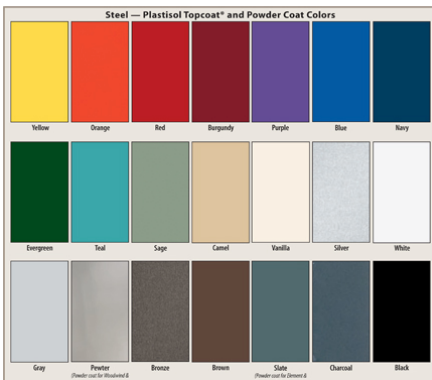

Model	Description	Dimensions	Ship Wt.
T2L1446	6 Contour Fixed Seats	35" H x 93" Diameter	416 lbs.
T2L1446S	6 Contour Swivel seats	36" H x 93" Diameter	436 lbs.
T2L1444	6 Flat Fixed Seats	30" H x 85" Diameter	356 lbs.
T2L1447	5 Contour Fixed Seats	35" H x 94" Diameter	369 lbs.
T2L1447S	5 Contour Swivel Seats	36" H x 94" Diameter	385 lbs.
T2L1445	5 Flat Fixed Seats	30" H x 87" Diameter	319 lbs.
T2L1449	4 Contour Fixed Seats	35" H x 93" Diameter	314 lbs.
T2L1449S	4 Contour Swivel Seats	36" H x 93" Diameter	327 lbs.
T2L1448	4 Flat Fixed Seats	30" H x 85" Diameter	274 lbs.

T2 Site Amenities

1805 Spruce St.
Highland Park, IL 60035
Phone: 847-579-9003
E-Mail info@t2-sa.com
www.t2-sa.com

Ergonomic design of the Coventry attached seating delivers unmatched seating comfort in your choice of 3 styles & 4 configurations. All steel construction & a thick plaistisol coating on seats & table tops mean surfaces remain cool to the touch, even in the hot sun.

Protected by a patented TopCoat process for outstanding durability & protection from fading, cracking, mold & mildew.

Seven Year Satisfaction Guarantee

Matching receptacles are constructed with plastisol coated steel and are protected with the proprietary Fusion Advantage™ for exceptional durability.

Powder coated receptacles are available in 19 high-gloss colors. ADA Tables with 3 seats available inquire for more information.