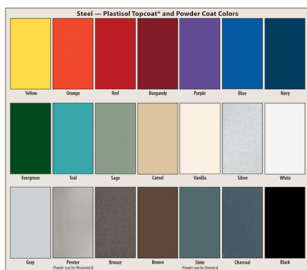

Model	Description	Dimensions	Ship Wt.
T2L1442	4ft. flat bench	18½"H x 25"W x 48"L	91 lbs.
T2L1443	6ft. flat bench	18½"H x 25"W x 71¾"L	121 lbs.
T2L1440	4ft. bench with back	34¼"H x 25½"W x 48"L	102 lbs.
T2L1441	6ft. bench with back	34¼"H x 25½"W x 72"L	133 lbs.
T2L1440A	4ft. bench with back & armrests	34¼"H x 25½"W x 48"L	109 lbs.
T2L1441A	6ft. bench with back & armrests	34¼"H x 25½"W x 72"L	140 lbs.
T2L1441P	6ft. bench with back & divided seating	34¼"H x 25½"W x 72"L	148 lbs.

T2 Site Amenities

1805 Spruce St.
Highland Park, IL 60035
Phone: 847-579-9003
E-Mail info@t2-sa.com
www.t2-sa.com

Ergonomic design of the Coventry bench delivers unmatched seating comfort in your choice of 4 styles. Benches and matching receptacles are constructed with plastisol coated steel and are protected with the proprietary Fusion Advantage™ for exceptional durability.

Powder coated receptacles are available in 19 high-gloss colors.

Matching Waste Receptacles available
Seven-Year satisfaction guarantee