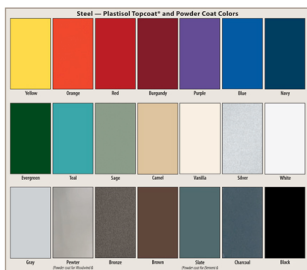

Model	Description	Dimensions	Ship Wt.
T2L1442	4ft. flat bench	18½"H x 25"W x 48"L	91 lbs.
T2L1443	6ft. flat bench	18½"H x 25"W x 71¾"L	121 lbs.
T2L1440	4ft. bench with back	34¼"H x 25½"W x 48"L	102 lbs.
T2L1441	6ft. bench with back	34¼"H x 25½"W x 72"L	133 lbs.
T2L1440A	4ft. bench with back & armrests	34¼"H x 25½"W x 48"L	109 lbs.
T2L1441A	6ft. bench with back & armrests	34¼"H x 25½"W x 72"L	140 lbs.
T2L1441P	6ft. bench with back & divided seating	34¼"H x 25½"W x 72"L	148 lbs.

T2 Site Amenities
1805 Spruce St..
Highland Park, IL 60035
Phone: 847-579-9003
E-Mail info@t2-sa.com
www.t2-sa.com

Ergonomic design of the Coventry bench delivers unmatched seating comfort in your choice of 4 styles. Benches and matching receptacles are constructed with plastisol coated steel and are protected with the proprietary Fusion Advantage™ for exceptional durability.

Powder coated receptacles are available in 19 high-gloss colors.

Matching Waste Receptacles available
Seven-Year satisfaction guarantee