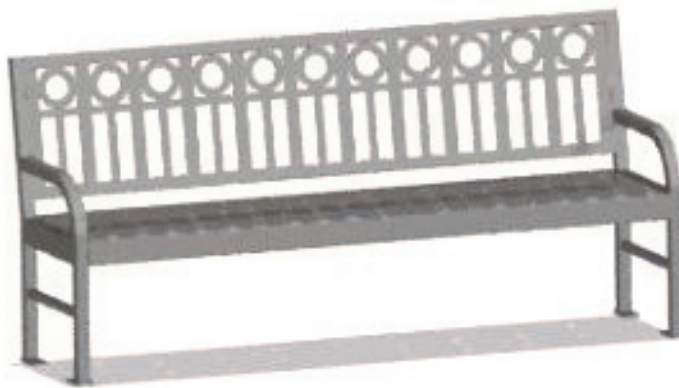

THE "WOW FACTOR"
IN SITE AMENITIES

Matching Planters

T2 Site Amenities

1805 Spruce Ave.
Highland Park, IL 60035

Phone: 847-579-9003
FAX: 847-579-9006
E-mail: lori@t2-sa.com
www.t2-sa.com

Aspen Bench

Model Number	Length	Width	Height	Ship Weight
ASPEN 48 510-0129	48"	22"	35"	140 lbs.
ASPEN 74 510-0124	74"	22"	35"	180 lbs.

Complimenting the Aspen series is our upscale bench available in two lengths.

Taking pride in details. Skilled craftsmen manufacture & inspect each piece for near invisible weld seams. Each piece of our Metal Site Furnishings is handcrafted, using high quality steel. After stringent metal preparation, each piece receives a standard application of 7-15 mils of colored polyurethane powder coating. This creates a perfectly durable finish that will keep it's color and last for years.