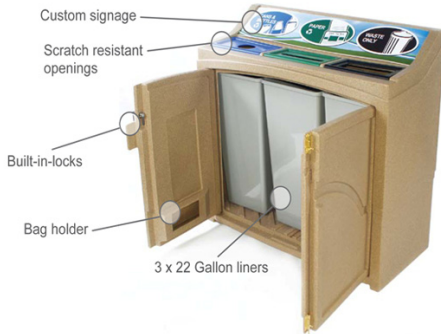

# Richfield Multi Bin

| Model Number     | Cap.      | Dimensions               | Wt.        |
|------------------|-----------|--------------------------|------------|
| Richfield Triple | 3/22 gal. | 19.42"L x 44.46"W x 38"H | 61.75 lbs. |

Richfield features front door access complete with keyed alike built-in-locks making collection easy. Openings are textured to avoid scratching and are interchangeable so you can change as your program evolves.

Adding custom signage or labels will give a polished appearance while educating your participants in the desired stream collection.

Stock colors

Stock Color (Doors):