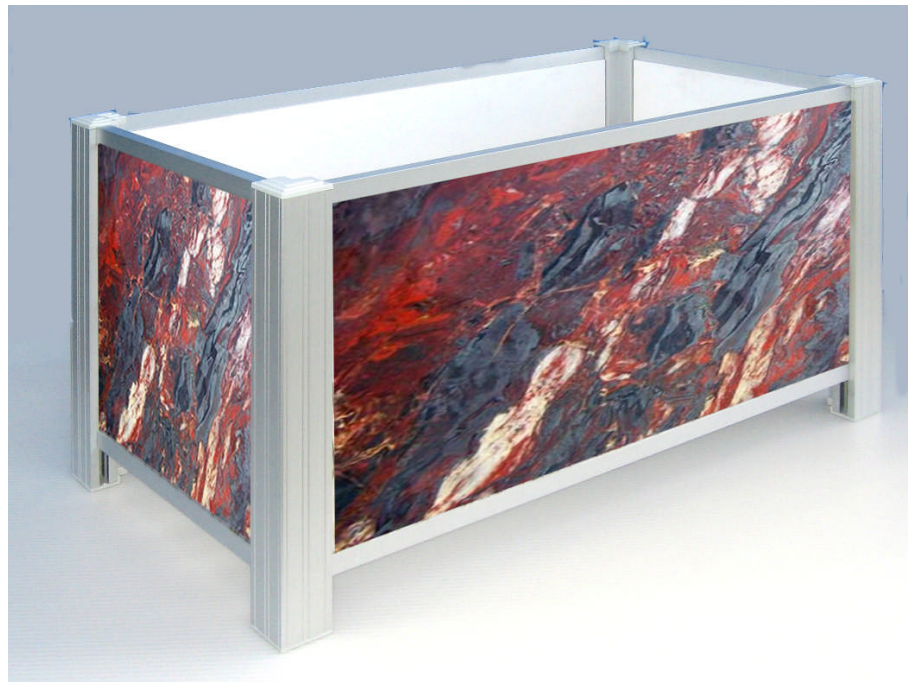

Red Iron Granite Planter

Modular Planter	Square 18	Standard 24	Low 24
Dimensions	20.5" L x 20.5" W	20.5" L x 19.5" W	26.5" L x 16.5" W
Leg Height	21"	21"	18"
Depth for Pots	16"	16"	12"

Durable Minimalism executed in Red Iron Granite Panels on our non-corrosive proprietary extruded Aluminum Frame. Clean lines complement a wide range of decors.

Originally designed for Super Yachts..... perfect for Lobbies, Gardens, Entrances, Pool side and much more. Rugged construction. Optional post-consumer plastic liners with reservoirs and drains save time and money.

Designed for simple assembly.

Slate, granite, marble and resin panel options. Custom sizes available.

Matching trash receptacles and recycling containers available.