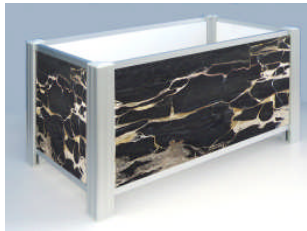

Waste Receptacles & Recycling
containers available.