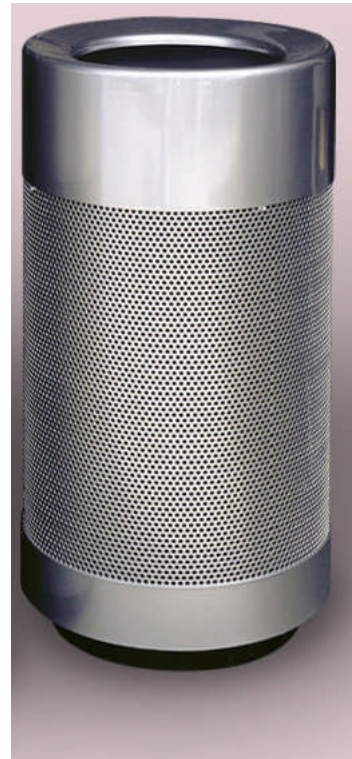

THE "WOW FACTOR"
IN SITE AMENITIES

T2 Site Amenities

1805 Spruce Ave.
Highland Park, IL 60035

Phone: 847-579-9003
Fax: 847-579-9006
E-mail: lori@t2-sa.com
www.t2-sa.com

Orly Trash Only

Model Number	Capacity	Height	Outside Dimensions
Orly Trash Only	30 Gal	44.00"	27" tall x 18" diameter

Orly is available as trash only & with a paper recycling top
Newspaper Recycling in style. Available in Aluminum, stainless steel or steel.
Optional door available. Custom colors available.