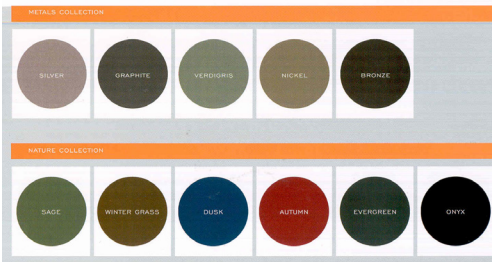

MLB 1400 HDPE

FINISH COLORS

T2 Site Amenities

1805 Spruce Ave.
Highland Park, IL 60035

Phone: 847-579-9003
E-mail: lori@t2-sa.com
www.t2-sa.com

Model Number	Materials	Dimensions	Finish
MLB1400	Bench Frame made from 95% recycled aluminum	60"L x 23.5"D x 31.5"H	Powdercoat your choice of colors

Our newest, "Greenest" Bench is fabricated from 95% recycled Aluminum. The seat employs solid surface paper Laminate or HDPE Plastic - both made with 100% recycled content.

The bench is delivered pre-assembled. Holes are provided in each foot for securing to base.