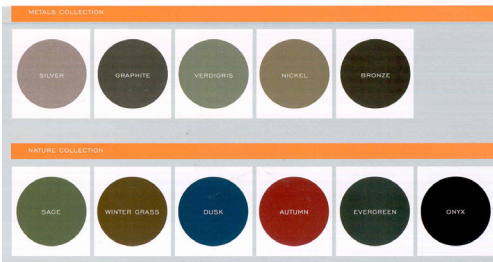

MLB 1400 Backless

FINISH COLORS

Model Number	Materials	Dimensions	Finish
MLB1400 Backless HDPE Seat	Bench Frame made from 95% recycled aluminum	60"L x 20"D x 19"H	Powdercoat your choice of colors

T2 Site Amenities