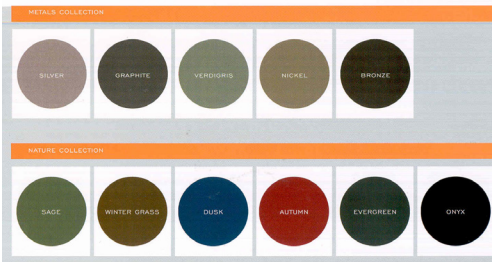

MLB 1400 Aluminum

FINISH COLORS

T2 Site Amenities

1805 Spruce Ave.
Highland Park, IL 60035

Phone: 847-579-9003
E-mail: lori@t2-sa.com
www.t2-sa.com

Model Number	Materials	Dimensions	Finish
MLB1400 Aluminum	Bench Frame made from 95% recycled aluminum	60"L x 23.5"D x 31.5"H	Powdercoat your choice of colors

Our newest, "Greenest" Bench is fabricated from 95% recycled Aluminum. The seat employs solid surface paper Laminate or HDPE Plastic - both made with 100% recycled content.

The bench is delivered pre-assembled. Holes are provided in each foot for securing to base.