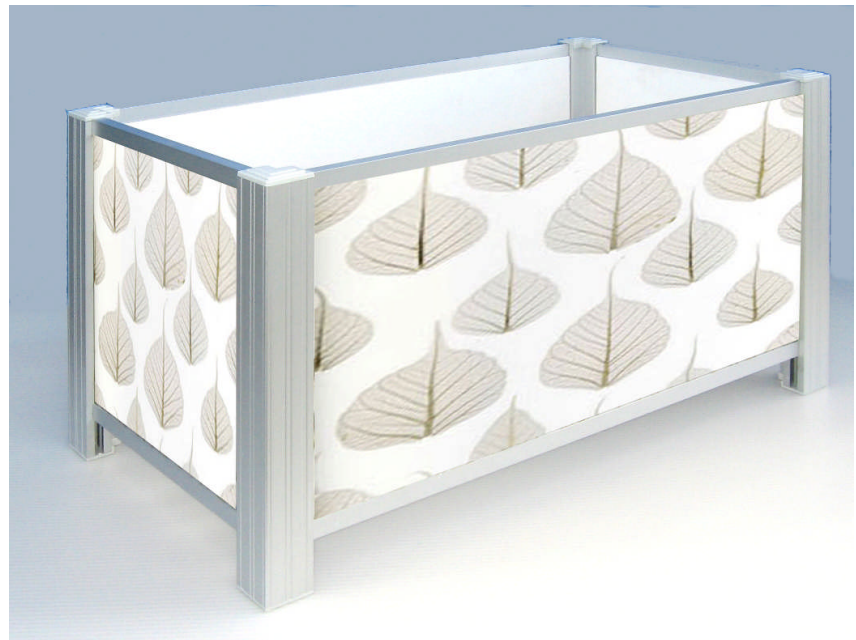

# Leaves Planter

Modular Planter	Square 18	Standard 24	Low 24
Dimensions	20.5" L x 20.5" W	20.5" L x 19.5" W	26.5" L x 16.5" W
Leg Height	21"	21"	18"
Depth for Pots	16"	16"	12"

**Durable Minimalism** executed in Resin Panels on our non-corrosive proprietary extruded Aluminum Frame. Clean lines complement a wide range of decors.

Originally designed for Super Yachts..... perfect for Lobbies, Gardens, Entrances, Pool side and much more. Rugged construction. Optional post-consumer plastic liners with reservoirs and drains save time and money.

Designed for simple assembly.

Slate, granite, marble and resin panel options. Custom sizes available.

Matching trash receptacles and recycling containers available.