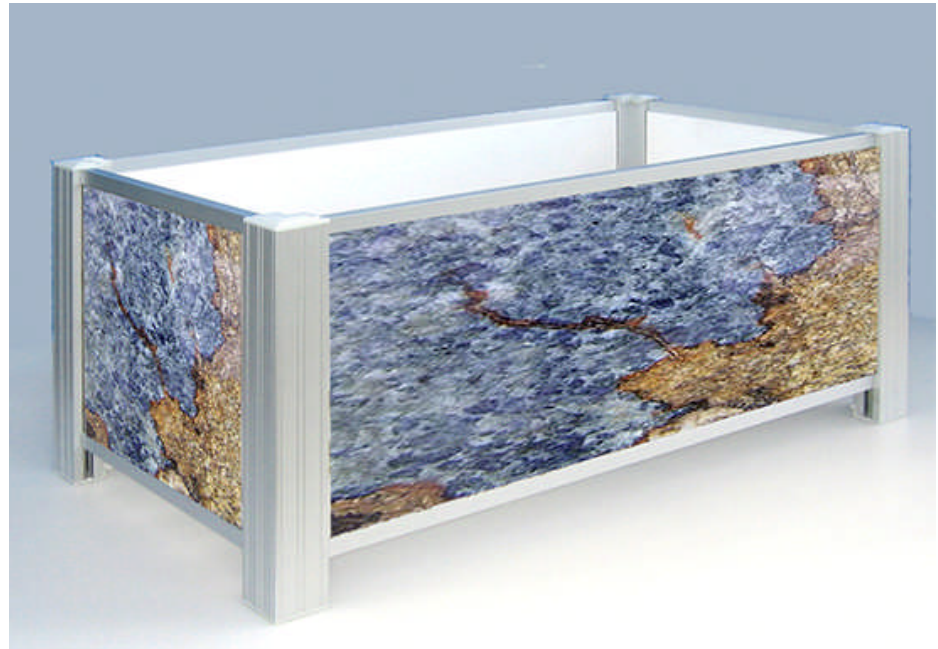

Lapis Blue Granite Planter

Modular Planter	Square 18	Standard 24	Low 24
Dimensions	20.5" L x 20.5" W	20.5" L x 19.5" W	26.5" L x 16.5" W
Leg Height	21"	21"	18"
Depth for Pots	16"	16"	12"

Durable Minimalism executed in Lapis Blue Granite Panels on our non-corrosive proprietary extruded Aluminum Frame. Clean lines complement a wide range of decors.

Originally designed for Super Yachts..... perfect for Lobbies, Gardens, Entrances, Pool side and much more. Rugged construction. Optional post-consumer plastic liners with reservoirs and drains save time and money.

Designed for simple assembly.

Slate, granite, marble and resin panel options. Custom sizes available.

Matching trash receptacles and recycling containers available.