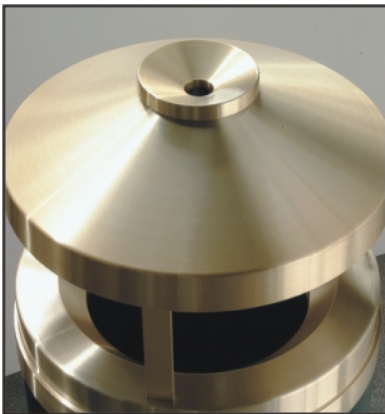

Geneva Canopy Ash/Trash

T2 Site Amenities

1805 Spruce St.
 Highland Park, IL 60035
 PH: 847-579-9003
 Fax: 847-579-9006
 E-mail infor@t2-sa.com
www.t2-sa.com

Model Number	Cap. Gal.	Ht	Outside Diameter
T2SAH1202	12	39"	12"
T2SAH1502	16	39"	15"
T2SAH2002	33	42"	20"

The Geneva Canopy Top Waste Receptacle features Heavy gauge seamless hand spun Aluminum tops. Designed for unpredictable Outdoor use. Aluminum does not rust. Built in Funnel Top Cigarette Receptacle.

Double wall fire safe containers constructed of recycled aluminum offered in satin aluminum or tarnish proof satin brass and recycled galvanized steel with your choice of 27 powder coat finishes.

Available in 3 sizes. Satin Aluminum and Satin Brass combinations