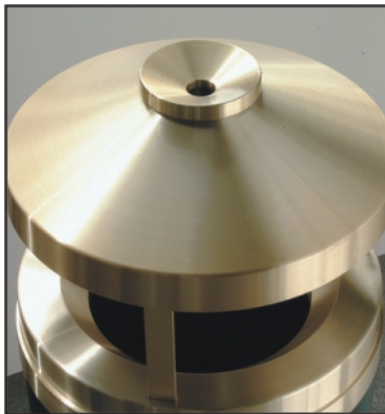

T2 Site Amenities

1805 Spruce St.
Highland Park, IL 60035
PH: 847-579-9003
Fax: 847-579-9006
E-mail infor@t2-sa.com
www.t2-sa.com

Model Number	Cap. Gal.	Ht	Outside Diameter
T2SAH1202	12	39"	12"
T2SAH1502	16	39"	15"
T2SAH2002	33	42"	20"

The Geneva Canopy Top Waste Receptacle features Heavy gauge seamless hand spun Aluminum tops. Designed for unpredictable Outdoor use. Aluminum does not rust. Built in Funnel Top Cigarette Receptacle.

Double wall fire safe containers constructed of recycled aluminum offered in satin aluminum or tarnish proof satin brass and recycled galvanized steel with your choice of 27 powder coat finishes.

Available in 3 sizes. Satin Aluminum and Satin Brass combinations