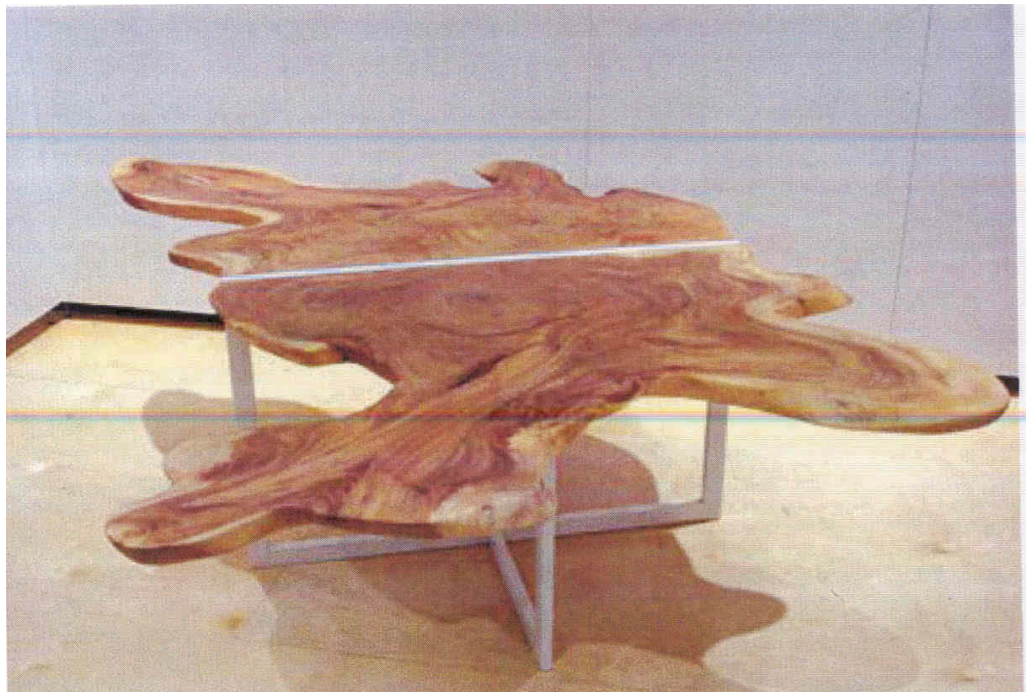

Bedrock Coffee Table

T2 Site Amenities

1805 Spruce Ave.
Highland Park, IL 60035

Phone: 847-579-9003
Fax: 847-579-9006
E-mail: lori@t2-sa.com
www.t2-sa.com

Custom Quotes Available please call for more information
847-579-9003