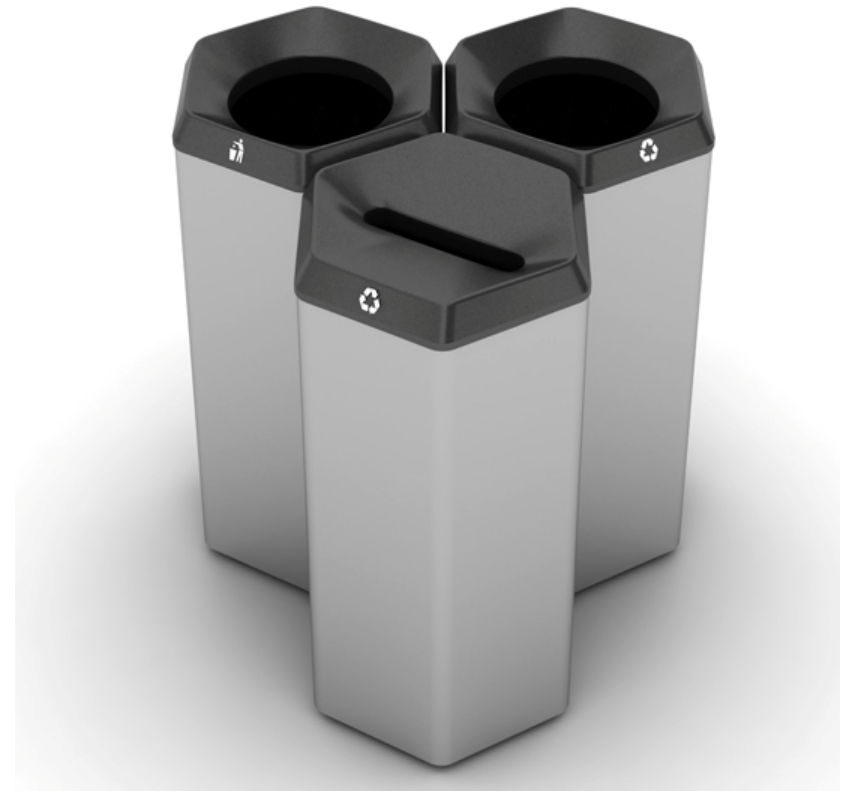

# Hex Bin Recycling

Other configurations available

Model Number	Capacity	Height	Outside Dimensions	Ship Weight
1003	22 Gal.	28"	19 3/4" sq x 32" h x 17 1/2 d	38 Lbs

## T2 Site Amenities

1805 Spruce Ave.  
Highland Park, IL 60035

Phone: 847-579-9003  
Fax: 847-579-9006  
E-mail: lori@t2-sa.com  
www.t2-sa.com

Suitable for recycling Paper, Cans, Glass, Plastic and Trash  
 Base: Steel construction, powder coat finishes or brushed stainless steel 304-#4  
 Polyethylene liner included  
 Top: One piece Roto-Molded polyethylene in Graphite. 100% recyclable. Top lifts off for easy access.  
 Recycling 1 1/8 decals are molded into top *Specify "Recycle" or "Trash."*  
 Adjustable foot glides included.  
 Indoor/Outdoor use.  
 Resistant to UV, moisture, corrosion and temperature changes